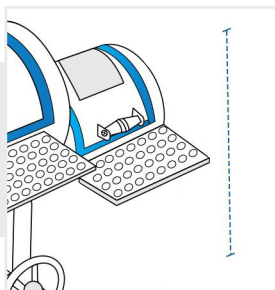

9. Depth of firebox Shelf:

Depth of firebox Shelf of the Offset Smoker

10. Height from Ground to firebox Shelf:

Height from Ground to firebox Shelf of the Offset Smoker

11. Height from Ground to Firebox:

Height from Ground to Firebox of the Offset Smoker

12. Diameter of Chimney:

Diameter of Chimney of the Offset Smoker

13. Depth from Chimney to Grill Chamber back:

Depth from Chimney to Grill Chamber back of the Offset Smoker