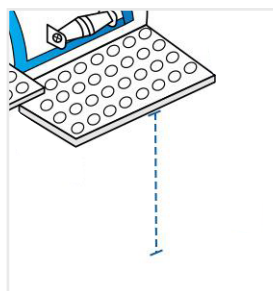

Depth of Grill Chamber including Grill Chamber shelf of the Offset Smoker

7. Depth of Firebox:

Depth of Firebox of the Offset Smoker

8. Depth of Grill Chamber Shelf:

Depth of Grill Chamber Shelf of the Offset Smoker

9. Depth of firebox Shelf:

Depth of firebox Shelf of the Offset Smoker

10. Height from Ground to firebox Shelf:

Height from Ground to firebox Shelf of the Offset Smoker

11. Height from Ground to Firebox:

Height from Ground to Firebox of the Offset Smoker