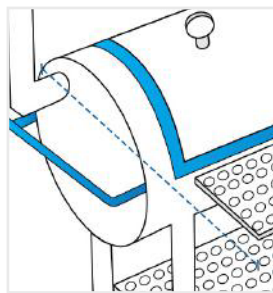

1. Overall Height:

Overall Height of the Offset Smoker

2. Height from Ground to Grill Chamber:

Height from Ground to Grill Chamber of the Offset Smoker

3. Height from Ground to Grill Chamber Self:

Height from Ground to Grill Chamber Self of the Offset Smoker

4. Width of Grill Chamber including Chimney:

Width of Grill Chamber including Chimney of the Offset Smoker

5. Width of Firebox:

Width of Firebox of the Offset Smoker

6. Depth of Grill Chamber including Grill Chamber shelf:

Depth of Grill Chamber including Grill Chamber shelf of the Offset Smoker

7. Depth of Firebox:

Depth of Firebox of the Offset Smoker

8. Depth of Grill Chamber Shelf:

Depth of Grill Chamber Shelf of the Offset Smoker