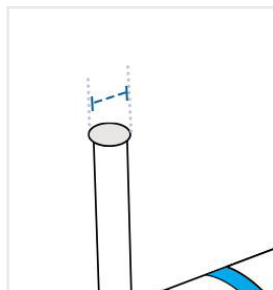

9. Depth of firebox Shelf:

Depth of firebox Shelf of the Offset Smoker

10. Height from Ground to firebox Shelf:

Height from Ground to firebox Shelf of the Offset Smoker

11. Height from Ground to Firebox:

Height from Ground to Firebox of the Offset Smoker

12. Diameter of Chimney:

Diameter of Chimney of the Offset Smoker

13. Depth from Chimney to Grill Chamber back:

Depth from Chimney to Grill Chamber back of the Offset Smoker