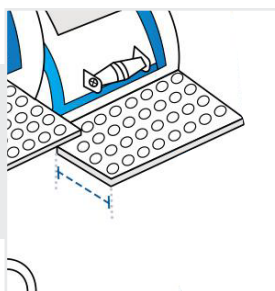

Depth of Grill Chamber including Grill Chamber shelf of the Offset Smoker

7. Depth of Firebox:

Depth of Firebox of the Offset Smoker

8. Depth of Grill Chamber Shelf:

Depth of Grill Chamber Shelf of the Offset Smoker

9. Depth of firebox Shelf:

Depth of firebox Shelf of the Offset Smoker

10. Height from Ground to firebox Shelf:

Height from Ground to firebox Shelf of the Offset Smoker

11. Height from Ground to Firebox:

Height from Ground to Firebox of the Offset Smoker