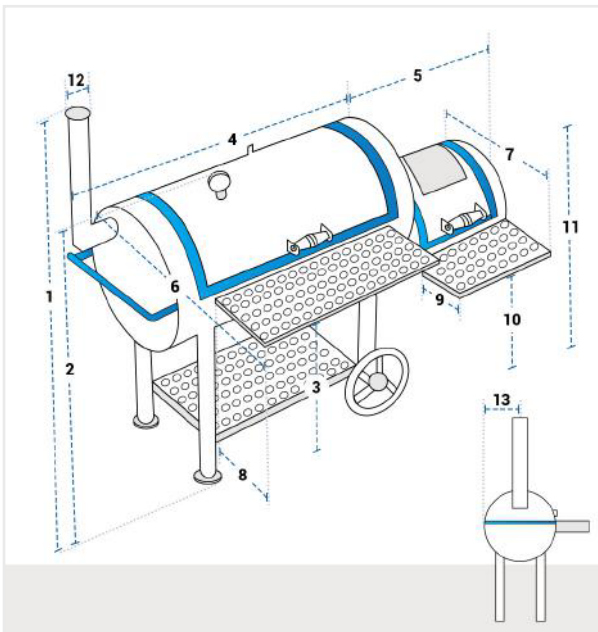

How to Measure Offset Smoker Covers

Measurement Instruction

- ✓ Give exact measurement from edge to edge.
- ✓ We add 2.5 to 5 cm leeway on the given width/depth for easy pull-in and pull-out.
- ✓ The height dimensions will remain same as provided by you.

Measurement (cm)

1. Overall Height

2. Height from Ground to Grill Chamber

3. Height from Ground to Grill Chamber Self

4. Width of Grill Chamber including Chimney

5. Width of Firebox

6. Depth of Grill Chamber including Grill Chamber shelf

7. Depth of Firebox

8. Depth of Grill Chamber Shelf

9. Depth of firebox Shelf

10. Height from Ground to firebox Shelf

11. Height from Ground to Firebox

12. Diameter of Chimney

13. Depth from Chimney to Grill Chamber back