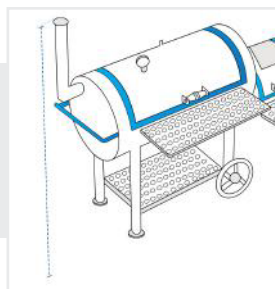

7. Depth of Firebox

8. Depth of Grill Chamber Shelf

9. Depth of firebox Shelf

10. Height from Ground to firebox Shelf

11. Height from Ground to Firebox

12. Diameter of Chimney

13. Depth from Chimney to Grill Chamber back

1. Overall Height:

Overall Height of the Offset Smoker

2. Height from Ground to Grill Chamber:

Height from Ground to Grill Chamber of the Offset Smoker

3. Height from Ground to Grill Chamber Self:

Height from Ground to Grill Chamber Self of the Offset Smoker