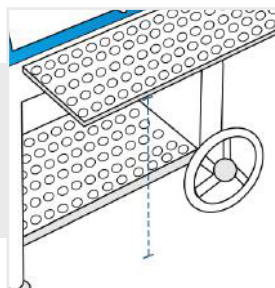

7. Depth of Firebox

8. Depth of Grill Chamber Shelf

9. Depth of firebox Shelf

10. Height from Ground to firebox Shelf

11. Height from Ground to Firebox

12. Diameter of Chimney

13. Depth from Chimney to Grill Chamber back

1. Overall Height:

Overall Height of the Offset Smoker

2. Height from Ground to Grill Chamber:

Height from Ground to Grill Chamber of the Offset Smoker

3. Height from Ground to Grill Chamber Self:

Height from Ground to Grill Chamber Self of the Offset Smoker

4. Width of Grill Chamber including Chimney:

Width of Grill Chamber including Chimney of the Offset Smoker

5. Width of Firebox:

Width of Firebox of the Offset Smoker

6. Depth of Grill Chamber including Grill Chamber shelf: