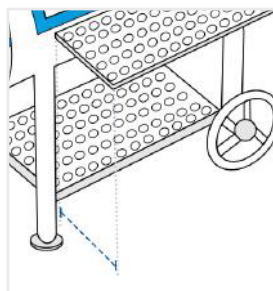

1. Overall Height:

Overall Height of the Offset Smoker

2. Height from Ground to Grill Chamber:

Height from Ground to Grill Chamber of the Offset Smoker

3. Height from Ground to Grill Chamber Self:

Height from Ground to Grill Chamber Self of the Offset Smoker

4. Width of Grill Chamber including Chimney:

Width of Grill Chamber including Chimney of the Offset Smoker

5. Width of Firebox:

Width of Firebox of the Offset Smoker

6. Depth of Grill Chamber including Grill Chamber shelf:

Depth of Grill Chamber including Grill Chamber shelf of the Offset Smoker

7. Depth of Firebox:

Depth of Firebox of the Offset Smoker

8. Depth of Grill Chamber Shelf:

Depth of Grill Chamber Shelf of the Offset Smoker

9. Depth of firebox Shelf:

Depth of firebox Shelf of the Offset Smoker

10. Height from Ground to firebox Shelf:

Height from Ground to firebox Shelf of the Offset Smoker

11. Height from Ground to Firebox:

Height from Ground to Firebox of the Offset Smoker