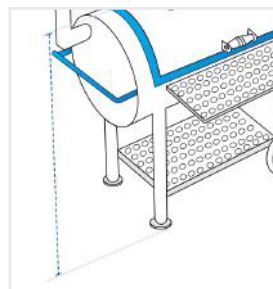

How to Measure Offset Smoker Covers

Measurement Instruction

- ✓ Give exact measurement from edge to edge.
- ✓ We add 2.5 to 5 cm leeway on the given width/depth for easy pull-in and pull-out.
- ✓ The height dimensions will remain same as provided by you.

Measurement (cm)

1. Overall Height

2. Height from Ground to Grill Chamber

3. Height from Ground to Grill Chamber Self

4. Width of Grill Chamber including Chimney

5. Width of Firebox

6. Depth of Grill Chamber including Grill Chamber shelf

7. Depth of Firebox

8. Depth of Grill Chamber Shelf

9. Depth of firebox Shelf

10. Height from Ground to firebox Shelf

11. Height from Ground to Firebox

12. Diameter of Chimney

13. Depth from Chimney to Grill Chamber back

1. Overall Height:

Overall Height of the Offset Smoker

2. Height from Ground to Grill Chamber:

Height from Ground to Grill Chamber of the Offset Smoker

3. Height from Ground to Grill Chamber Self:

Height from Ground to Grill Chamber Self of the Offset Smoker