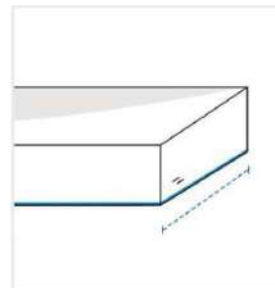

How to Measure Floral Cushion Cover

Measurement Instruction

- ✓ Give exact measurement from edge to edge.
- ✓ We add 0 to -2.5 cm size variance on the given width/depth for perfect fit.
- ✓ The height dimensions will remain same as provided by you.

Measurement (cm)

1. Length

2. Width

3. Thickness

1. Length:

Length of the Rectangle Cushion

2. Width:

Width of the Rectangle Cushion

3. Thickness:

Thickness of the Rectangle Cushion

We encourage you to upload the image of the article you need the cover for - this helps our team ensure covers are designed keeping your requirements in mind.