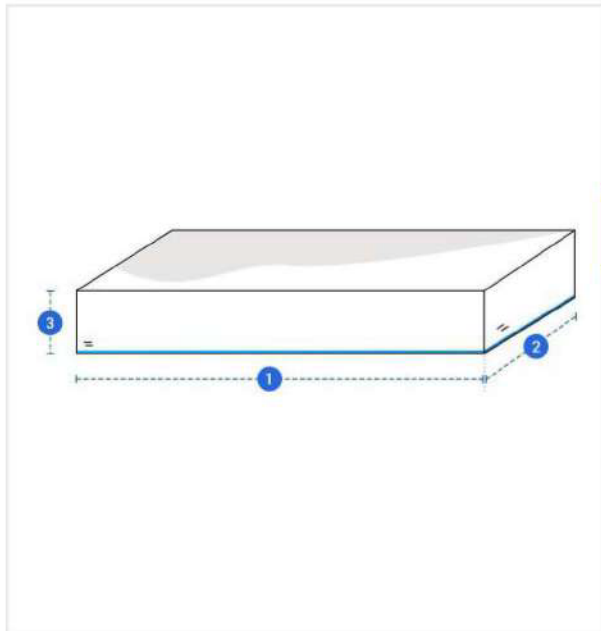

How to Measure Floral Cushion Cover

Measurement Instruction

- ✓ Give exact measurement from edge to edge.
- ✓ We add 0 to -2.5 cm size variance on the given width/depth for perfect fit.
- ✓ The height dimensions will remain same as provided by you.

Measurement (cm)

1. Length

2. Width

3. Thickness

1. Length:

Length of the Rectangle Cushion

2. Width:

Width of the Rectangle Cushion