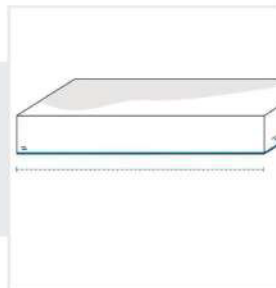

How to Measure Floral Cushion Cover

Measurement Instruction

- ✓ Give exact measurement from edge to edge.
- ✓ We add 0 to -2.5 cm size variance on the given width/depth for perfect fit.
- ✓ The height dimensions will remain same as provided by you.

Measurement (cm)

1. Length

2. Width

3. Thickness

1. Length:

Length of the Rectangle Cushion

2. Width:

Width of the Rectangle Cushion

3. Thickness:

Thickness of the Rectangle Cushion

We encourage you to upload the image of the article you need the cover for - this helps our team ensure covers are designed keeping your requirements in mind.