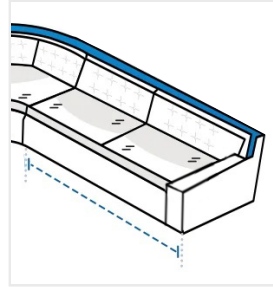

### Measurement Instruction

- ✓ Give exact measurement from edge to edge.
- ✓ We add 5 and 7.6 cm leeway on the given width/depth for easy pull-in and pull-out.
- ✓ The height dimensions will remain same as provided by you.

**1. Back Height:**  
Back Height of the L Shape Sofa

**2. Front Height:**  
Front Height of the L Shape Sofa

**3. Cushion Depth:**  
Cushion Depth of the L Shape Sofa

**4. Seat Depth:**  
Seat Depth of the L Shape Sofa

**5. Back Width Left Arm:**  
Back Width Left Arm of the L Shape Sofa

**6. Back Curve :**  
Back Curve of the L Shape Sofa

**7. Back Width Right Arm:**  
Back Width Right Arm of the  
L Shape Sofa

**8. Front Width Right Arm:**  
Front Width Right Arm of the  
L Shape Sofa

**9. Front Curve:**  
Front Curve of the  
L Shape Sofa

**10. Front Width Left Arm:**  
Front Width Left Arm of the  
L Shape Sofa

**11. Front Height at Curve:**  
Front Height at Curve of the  
L Shape Sofa