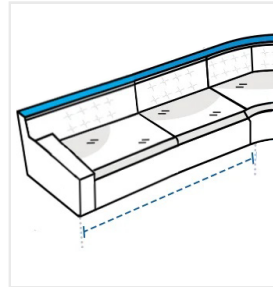

### Measurement Instruction

- ✓ Give exact measurement from edge to edge.
- ✓ We add 5 and 7.6 cm leeway on the given width/depth for easy pull-in and pull-out.
- ✓ The height dimensions will remain same as provided by you.

**1. Back Height:**  
Back Height of the L Shape Sofa

**2. Front Height:**  
Front Height of the L Shape Sofa

**3. Cushion Depth:**  
Cushion Depth of the L Shape Sofa

**4. Seat Depth:**  
Seat Depth of the L Shape Sofa

**5. Back Width Left Arm:**  
Back Width Left Arm of the L Shape Sofa

**6. Back Curve :**  
Back Curve of the L Shape Sofa

**7. Back Width Right Arm:**  
Back Width Right Arm of the  
L Shape Sofa

**8. Front Width Right Arm:**  
Front Width Right Arm of the  
L Shape Sofa

**9. Front Curve:**  
Front Curve of the  
L Shape Sofa

**10. Front Width Left Arm:**  
Front Width Left Arm of the  
L Shape Sofa

**11. Front Height at Curve:**  
Front Height at Curve of the  
L Shape Sofa