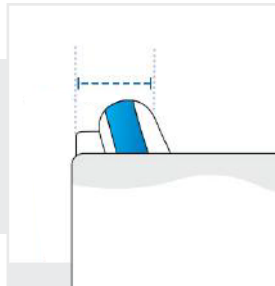

## How to Measure L Shape Curved Sofa Cover

### Measurement Instruction

- ✓ Give exact measurement from edge to edge.
- ✓ We add 5 and 7.6 cm leeway on the given width/depth for easy pull-in and pull-out.
- ✓ The height dimensions will remain same as provided by you.

### Measurement (cm)

1. Back Height	<input type="text"/>	2. Front Height	<input type="text"/>
3. Cushion Depth	<input type="text"/>	4. Seat Depth	<input type="text"/>
5. Back Width Left Arm	<input type="text"/>	6. Back Curve	<input type="text"/>
7. Back Width Right Arm	<input type="text"/>	8. Front Width Right Arm	<input type="text"/>
9. Front Curve	<input type="text"/>	10. Front Width Left Arm	<input type="text"/>
11. Front Height at Curve	<input type="text"/>		

**1. Back Height:**  
Back Height of the L Shape Sofa

**2. Front Height:**  
Front Height of the L Shape Sofa

**3. Cushion Depth:**  
Cushion Depth of the L Shape Sofa

**4. Seat Depth:**  
Seat Depth of the L Shape Sofa