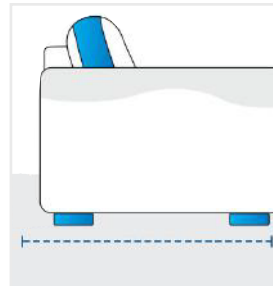

### Measurement Instruction

- ✓ Give exact measurement from edge to edge.
- ✓ We add 5 and 7.6 cm leeway on the given width/depth for easy pull-in and pull-out.
- ✓ The height dimensions will remain same as provided by you.

### Measurement (cm)

1. Back Height	<input type="text"/>	2. Front Height	<input type="text"/>
3. Cushion Depth	<input type="text"/>	4. Seat Depth	<input type="text"/>
5. Back Width Left Arm	<input type="text"/>	6. Back Curve	<input type="text"/>
7. Back Width Right Arm	<input type="text"/>	8. Front Width Right Arm	<input type="text"/>
9. Front Curve	<input type="text"/>	10. Front Width Left Arm	<input type="text"/>
11. Front Height at Curve	<input type="text"/>		

**1. Back Height:**  
Back Height of the L Shape Sofa

**2. Front Height:**  
Front Height of the L Shape Sofa

**3. Cushion Depth:**  
Cushion Depth of the L Shape Sofa

**4. Seat Depth:**  
Seat Depth of the L Shape Sofa

**5. Back Width Left Arm:**  
Back Width Left Arm of the L Shape Sofa

**6. Back Curve :**  
Back Curve of the L Shape Sofa

**7. Back Width Right Arm:**  
Back Width Right Arm of the  
L Shape Sofa

**8. Front Width Right Arm:**  
Front Width Right Arm of the  
L Shape Sofa