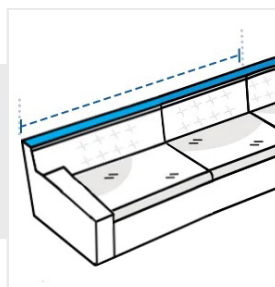

### Measurement Instruction

- ✓ Give exact measurement from edge to edge.
- ✓ We add 5 and 7.6 cm leeway on the given width/depth for easy pull-in and pull-out.
- ✓ The height dimensions will remain same as provided by you.

### Measurement (cm)

1. Back Height	<input type="text"/>	2. Front Height	<input type="text"/>
3. Cushion Depth	<input type="text"/>	4. Seat Depth	<input type="text"/>
5. Back Width Left Arm	<input type="text"/>	6. Back Curve	<input type="text"/>
7. Back Width Right Arm	<input type="text"/>	8. Front Width Right Arm	<input type="text"/>
9. Front Curve	<input type="text"/>	10. Front Width Left Arm	<input type="text"/>
11. Front Height at Curve	<input type="text"/>		

**1. Back Height:**  
Back Height of the L Shape Sofa

**2. Front Height:**  
Front Height of the L Shape Sofa

**3. Cushion Depth:**  
Cushion Depth of the L Shape Sofa

**4. Seat Depth:**  
Seat Depth of the L Shape Sofa

**5. Back Width Left Arm:**  
Back Width Left Arm of the L Shape Sofa

**6. Back Curve :**  
Back Curve of the L Shape Sofa

**7. Back Width Right Arm:**  
Back Width Right Arm of the  
L Shape Sofa

**8. Front Width Right Arm:**  
Front Width Right Arm of the  
L Shape Sofa