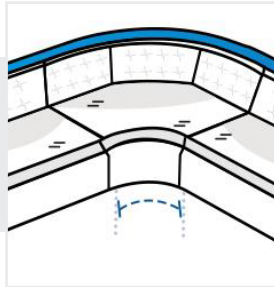

### Measurement Instruction

- ✓ Give exact measurement from edge to edge.
- ✓ We add 5 and 7.6 cm leeway on the given width/depth for easy pull-in and pull-out.
- ✓ The height dimensions will remain same as provided by you.

**1. Back Height:**  
Back Height of the L Shape Sofa

**2. Front Height:**  
Front Height of the L Shape Sofa

**3. Cushion Depth:**  
Cushion Depth of the L Shape Sofa

**4. Seat Depth:**  
Seat Depth of the L Shape Sofa

**5. Back Width Left Arm:**  
Back Width Left Arm of the L Shape Sofa

**6. Back Curve :**  
Back Curve of the L Shape Sofa

**7. Back Width Right Arm:**  
Back Width Right Arm of the  
L Shape Sofa

**8. Front Width Right Arm:**  
Front Width Right Arm of the  
L Shape Sofa

**9. Front Curve:**  
Front Curve of the  
L Shape Sofa

**10. Front Width Left Arm:**  
Front Width Left Arm of the  
L Shape Sofa

**11. Front Height at Curve:**  
Front Height at Curve of the  
L Shape Sofa