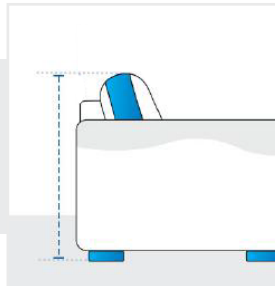

## How to Measure L Shape Curved Sofa Cover

### Measurement Instruction

- ✓ Give exact measurement from edge to edge.
- ✓ We add 5 and 7.6 cm leeway on the given width/depth for easy pull-in and pull-out.
- ✓ The height dimensions will remain same as provided by you.

### Measurement (cm)

1. Back Height	<input type="text"/>	2. Front Height	<input type="text"/>
3. Cushion Depth	<input type="text"/>	4. Seat Depth	<input type="text"/>
5. Back Width Left Arm	<input type="text"/>	6. Back Curve	<input type="text"/>
7. Back Width Right Arm	<input type="text"/>	8. Front Width Right Arm	<input type="text"/>
9. Front Curve	<input type="text"/>	10. Front Width Left Arm	<input type="text"/>
11. Front Height at Curve	<input type="text"/>		

**1. Back Height:**  
Back Height of the L Shape Sofa

**2. Front Height:**  
Front Height of the L Shape Sofa

**3. Cushion Depth:**  
Cushion Depth of the L Shape Sofa

**4. Seat Depth:**  
Seat Depth of the L Shape Sofa