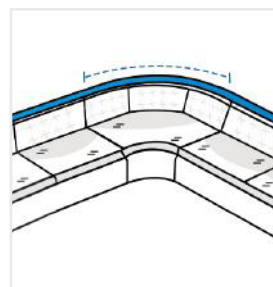

### Measurement Instruction

- ✓ Give exact measurement from edge to edge.
- ✓ We add 5 and 7.6 cm leeway on the given width/depth for easy pull-in and pull-out.
- ✓ The height dimensions will remain same as provided by you.

### Measurement (cm)

1. Back Height	<input type="text"/>	2. Front Height	<input type="text"/>
3. Cushion Depth	<input type="text"/>	4. Seat Depth	<input type="text"/>
5. Back Width Left Arm	<input type="text"/>	6. Back Curve	<input type="text"/>
7. Back Width Right Arm	<input type="text"/>	8. Front Width Right Arm	<input type="text"/>
9. Front Curve	<input type="text"/>	10. Front Width Left Arm	<input type="text"/>
11. Front Height at Curve	<input type="text"/>		

**1. Back Height:**  
Back Height of the L Shape Sofa

**2. Front Height:**  
Front Height of the L Shape Sofa

**3. Cushion Depth:**  
Cushion Depth of the L Shape Sofa

**4. Seat Depth:**  
Seat Depth of the L Shape Sofa

**5. Back Width Left Arm:**  
Back Width Left Arm of the L Shape Sofa

**6. Back Curve :**  
Back Curve of the L Shape Sofa

**7. Back Width Right Arm:**  
Back Width Right Arm of the  
L Shape Sofa

**8. Front Width Right Arm:**  
Front Width Right Arm of the  
L Shape Sofa