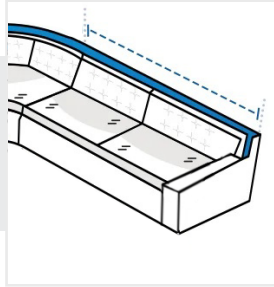

### Measurement Instruction

- ✓ Give exact measurement from edge to edge.
- ✓ We add 5 and 7.6 cm leeway on the given width/depth for easy pull-in and pull-out.
- ✓ The height dimensions will remain same as provided by you.

### Measurement (cm)

1. Back Height	<input type="text"/>	2. Front Height	<input type="text"/>
3. Cushion Depth	<input type="text"/>	4. Seat Depth	<input type="text"/>
5. Back Width Left Arm	<input type="text"/>	6. Back Curve	<input type="text"/>
7. Back Width Right Arm	<input type="text"/>	8. Front Width Right Arm	<input type="text"/>
9. Front Curve	<input type="text"/>	10. Front Width Left Arm	<input type="text"/>
11. Front Height at Curve	<input type="text"/>		

**1. Back Height:**  
Back Height of the L Shape Sofa

**2. Front Height:**  
Front Height of the L Shape Sofa

**3. Cushion Depth:**  
Cushion Depth of the L Shape Sofa

**4. Seat Depth:**  
Seat Depth of the L Shape Sofa

**5. Back Width Left Arm:**  
Back Width Left Arm of the L Shape Sofa

**6. Back Curve :**  
Back Curve of the L Shape Sofa

**7. Back Width Right Arm:**  
Back Width Right Arm of the  
L Shape Sofa

**8. Front Width Right Arm:**  
Front Width Right Arm of the  
L Shape Sofa