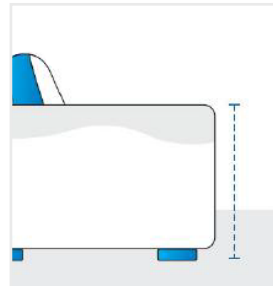

## How to Measure L Shape Curved Sofa Cover

### Measurement Instruction

- ✓ Give exact measurement from edge to edge.
- ✓ We add 5 and 7.6 cm leeway on the given width/depth for easy pull-in and pull-out.
- ✓ The height dimensions will remain same as provided by you.

### Measurement (cm)

1. Back Height	<input type="text"/>	2. Front Height	<input type="text"/>
3. Cushion Depth	<input type="text"/>	4. Seat Depth	<input type="text"/>
5. Back Width Left Arm	<input type="text"/>	6. Back Curve	<input type="text"/>
7. Back Width Right Arm	<input type="text"/>	8. Front Width Right Arm	<input type="text"/>
9. Front Curve	<input type="text"/>	10. Front Width Left Arm	<input type="text"/>
11. Front Height at Curve	<input type="text"/>		

**1. Back Height:**  
Back Height of the L Shape Sofa

**2. Front Height:**  
Front Height of the L Shape Sofa

**3. Cushion Depth:**  
Cushion Depth of the L Shape Sofa

**4. Seat Depth:**  
Seat Depth of the L Shape Sofa