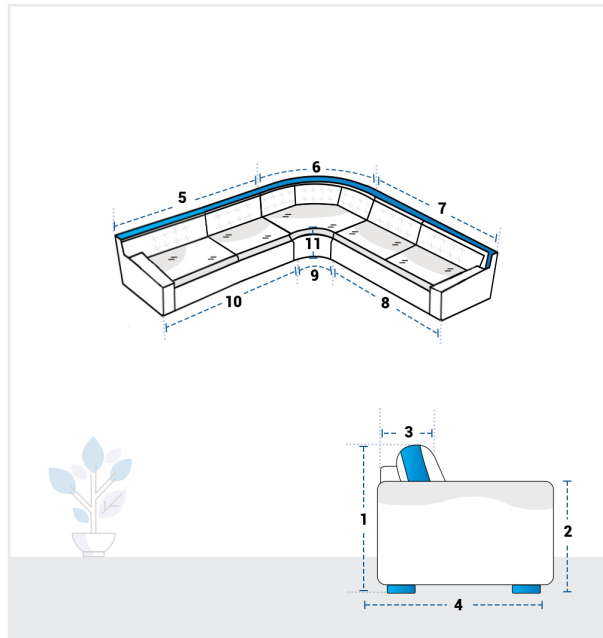

## How to Measure L Shape Curved Sofa Cover

### Measurement Instruction

- ✓ Give exact measurement from edge to edge.
- ✓ We add 5 and 7.6 cm leeway on the given width/depth for easy pull-in and pull-out.
- ✓ The height dimensions will remain same as provided by you.

### Measurement (cm)

1. Back Height	<input type="text"/>	2. Front Height	<input type="text"/>
3. Cushion Depth	<input type="text"/>	4. Seat Depth	<input type="text"/>
5. Back Width Left Arm	<input type="text"/>	6. Back Curve	<input type="text"/>
7. Back Width Right Arm	<input type="text"/>	8. Front Width Right Arm	<input type="text"/>
9. Front Curve	<input type="text"/>	10. Front Width Left Arm	<input type="text"/>
11. Front Height at Curve	<input type="text"/>		

**1. Back Height:**  
Back Height of the L Shape Sofa

**2. Front Height:**  
Front Height of the L Shape Sofa

**3. Cushion Depth:**  
Cushion Depth of the L Shape Sofa

**4. Seat Depth:**  
Seat Depth of the L Shape Sofa