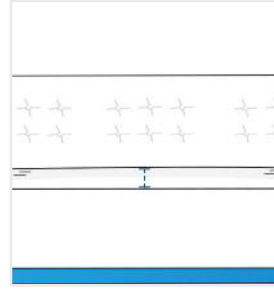

How to Measure 3-Seater-Sofa

Measurement Instruction

- ✓ Give exact measurement from edge to edge.
- ✓ We add 2.5 to 5 cm leeway on the given width/depth for easy pull-in and pull-out.
- ✓ The height dimensions will remain same as provided by you.

1. Total Height:
Total Height of the 3-Seater-Sofa

2. Top Width:
Top Width of the 3-Seater-Sofa

3. Armrest Depth:
Armrest Depth of the 3-Seater-Sofa

4. Armrest Width:
Armrest Width of the 3-Seater-Sofa

5. Armrest Height:
Armrest Height of the 3-Seater-Sofa

6. Armrest to Armrest Width:
Armrest to Armrest Width of the 3-Seater-Sofa

7. Seating Area Width:

Seating Area Width of the 3-Seater-Sofa

8. Seating Area Depth:

Seating Area Depth of the 3-Seater-Sofa

9. Height upto Armrest:

Height upto Armrest of the 3-Seater-Sofa

10. Height Upto Seating Area:

Height Upto Seating Area of the 3-Seater-Sofa

11. Bottom Width:

Bottom Width of the 3-Seater-Sofa