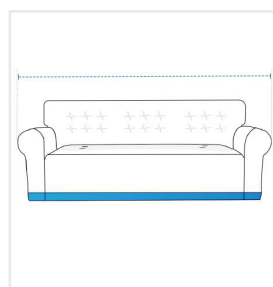

How to Measure 3-Seater-Sofa

Measurement Instruction

- ✓ Give exact measurement from edge to edge.
- ✓ We add 2.5 to 5 cm leeway on the given width/depth for easy pull-in and pull-out.
- ✓ The height dimensions will remain same as provided by you.

Measurement (cm)

1. Total Height	<input type="text"/>	2. Top Width	<input type="text"/>
3. Armrest Depth	<input type="text"/>	4. Armrest Width	<input type="text"/>
5. Armrest Height	<input type="text"/>	6. Armrest to Armrest Width	<input type="text"/>
7. Seating Area Width	<input type="text"/>	8. Seating Area Depth	<input type="text"/>
9. Height upto Armrest	<input type="text"/>	10. Height Upto Seating Area	<input type="text"/>
11. Bottom Width	<input type="text"/>		

1. Total Height:
Total Height of the 3-Seater-Sofa

2. Top Width:
Top Width of the 3-Seater-Sofa

3. Armrest Depth:
Armrest Depth of the 3-Seater-Sofa

4. Armrest Width:
Armrest Width of the 3-Seater-Sofa

5. Armrest Height:
Armrest Height of the 3-Seater-Sofa

6. Armrest to Armrest Width:
Armrest to Armrest Width of the 3-Seater-Sofa

7. Seating Area Width:

Seating Area Width of the 3-Seater-Sofa

8. Seating Area Depth:

Seating Area Depth of the 3-Seater-Sofa

9. Height upto Armrest: