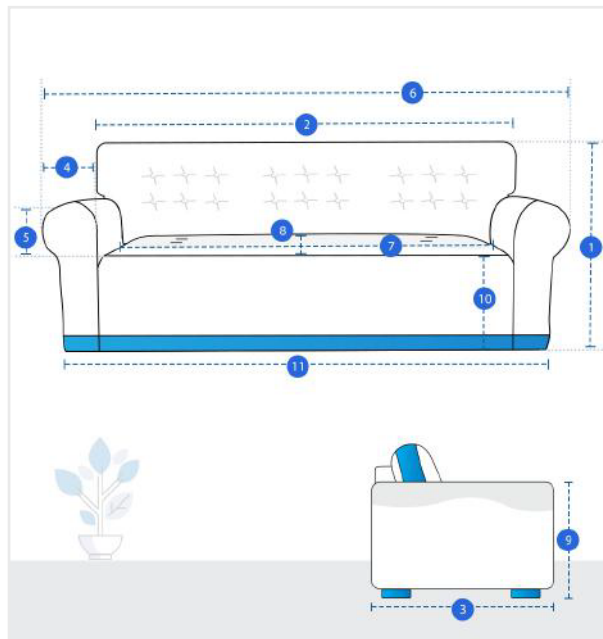

How to Measure 3-Seater-Sofa

Measurement Instruction

- ✓ Give exact measurement from edge to edge.
- ✓ We add 2.5 to 5 cm leeway on the given width/depth for easy pull-in and pull-out.
- ✓ The height dimensions will remain same as provided by you.

Measurement (cm)

1. Total Height	<input type="text"/>	2. Top Width	<input type="text"/>
3. Armrest Depth	<input type="text"/>	4. Armrest Width	<input type="text"/>
5. Armrest Height	<input type="text"/>	6. Armrest to Armrest Width	<input type="text"/>
7. Seating Area Width	<input type="text"/>	8. Seating Area Depth	<input type="text"/>
9. Height upto Armrest	<input type="text"/>	10. Height Upto Seating Area	<input type="text"/>
11. Bottom Width	<input type="text"/>		

1. Total Height:
Total Height of the 3-Seater-Sofa

2. Top Width:
Top Width of the 3-Seater-Sofa

3. Armrest Depth:
Armrest Depth of the 3-Seater-Sofa

4. Armrest Width:
Armrest Width of the 3-Seater-Sofa

5. Armrest Height:
Armrest Height of the 3-Seater-Sofa

6. Armrest to Armrest Width:
Armrest to Armrest Width of the 3-Seater-Sofa

7. Seating Area Width:

Seating Area Width of the 3-Seater-Sofa

8. Seating Area Depth:

Seating Area Depth of the 3-Seater-Sofa

9. Height upto Armrest: