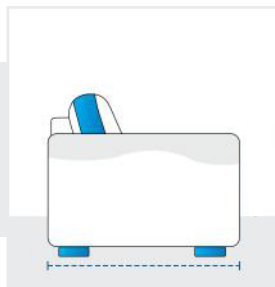

How to Measure 3-Seater-Sofa

Measurement Instruction

- ✓ Give exact measurement from edge to edge.
- ✓ We add 2.5 to 5 cm leeway on the given width/depth for easy pull-in and pull-out.
- ✓ The height dimensions will remain same as provided by you.

Measurement (cm)

1. Total Height	<input type="text"/>	2. Top Width	<input type="text"/>
3. Armrest Depth	<input type="text"/>	4. Armrest Width	<input type="text"/>
5. Armrest Height	<input type="text"/>	6. Armrest to Armrest Width	<input type="text"/>
7. Seating Area Width	<input type="text"/>	8. Seating Area Depth	<input type="text"/>
9. Height upto Armrest	<input type="text"/>	10. Height Upto Seating Area	<input type="text"/>
11. Bottom Width	<input type="text"/>		

1. Total Height:
Total Height of the 3-Seater-Sofa

2. Top Width:
Top Width of the 3-Seater-Sofa

3. Armrest Depth:
Armrest Depth of the 3-Seater-Sofa

4. Armrest Width:
Armrest Width of the 3-Seater-Sofa

5. Armrest Height:
Armrest Height of the 3-Seater-Sofa