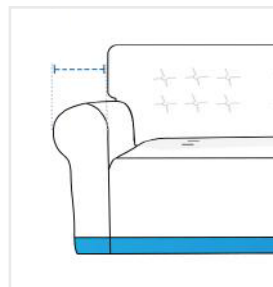

How to Measure 3-Seater-Sofa

Measurement Instruction

- ✓ Give exact measurement from edge to edge.
- ✓ We add 2.5 to 5 cm leeway on the given width/depth for easy pull-in and pull-out.
- ✓ The height dimensions will remain same as provided by you.

Measurement (cm)

1. Total Height	<input type="text"/>	2. Top Width	<input type="text"/>
3. Armrest Depth	<input type="text"/>	4. Armrest Width	<input type="text"/>
5. Armrest Height	<input type="text"/>	6. Armrest to Armrest Width	<input type="text"/>
7. Seating Area Width	<input type="text"/>	8. Seating Area Depth	<input type="text"/>
9. Height upto Armrest	<input type="text"/>	10. Height Upto Seating Area	<input type="text"/>
11. Bottom Width	<input type="text"/>		

1. Total Height:
Total Height of the 3-Seater-Sofa

2. Top Width:
Top Width of the 3-Seater-Sofa

3. Armrest Depth:
Armrest Depth of the 3-Seater-Sofa

4. Armrest Width:
Armrest Width of the 3-Seater-Sofa

5. Armrest Height:
Armrest Height of the 3-Seater-Sofa

6. Armrest to Armrest Width:
Armrest to Armrest Width of the 3-Seater-Sofa

7. Seating Area Width:

Seating Area Width of the 3-Seater-Sofa

8. Seating Area Depth:

Seating Area Depth of the 3-Seater-Sofa

9. Height upto Armrest: