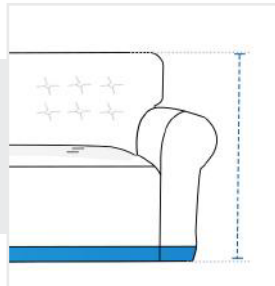

How to Measure 3-Seater-Sofa

Measurement Instruction

- ✓ Give exact measurement from edge to edge.
- ✓ We add 2.5 to 5 cm leeway on the given width/depth for easy pull-in and pull-out.
- ✓ The height dimensions will remain same as provided by you.

Measurement (cm)

1. Total Height	____	2. Top Width	____
3. Armrest Depth	____	4. Armrest Width	____
5. Armrest Height	____	6. Armrest to Armrest Width	____
7. Seating Area Width	____	8. Seating Area Depth	____
9. Height upto Armrest	____	10. Height Upto Seating Area	____
11. Bottom Width	____		

1. Total Height:
Total Height of the 3-Seater-Sofa

2. Top Width:
Top Width of the 3-Seater-Sofa

3. Armrest Depth:
Armrest Depth of the 3-Seater-Sofa

4. Armrest Width:
Armrest Width of the 3-Seater-Sofa

5. Armrest Height:
Armrest Height of the 3-Seater-Sofa

6. Armrest to Armrest Width:
Armrest to Armrest Width of the 3-Seater-Sofa