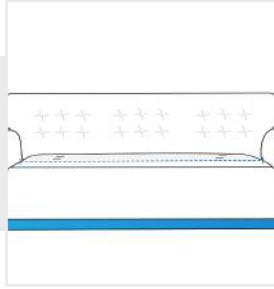

How to Measure 3-Seater-Sofa

Measurement Instruction

- ✓ Give exact measurement from edge to edge.
- ✓ We add 2.5 to 5 cm leeway on the given width/depth for easy pull-in and pull-out.
- ✓ The height dimensions will remain same as provided by you.

Measurement (cm)

1. Total Height	<input type="text"/>	2. Top Width	<input type="text"/>
3. Armrest Depth	<input type="text"/>	4. Armrest Width	<input type="text"/>
5. Armrest Height	<input type="text"/>	6. Armrest to Armrest Width	<input type="text"/>
7. Seating Area Width	<input type="text"/>	8. Seating Area Depth	<input type="text"/>
9. Height upto Armrest	<input type="text"/>	10. Height Upto Seating Area	<input type="text"/>
11. Bottom Width	<input type="text"/>		

1. Total Height:
Total Height of the 3-Seater-Sofa

2. Top Width:
Top Width of the 3-Seater-Sofa

3. Armrest Depth:
Armrest Depth of the 3-Seater-Sofa

4. Armrest Width:
Armrest Width of the 3-Seater-Sofa

5. Armrest Height:
Armrest Height of the 3-Seater-Sofa

6. Armrest to Armrest Width:
Armrest to Armrest Width of the 3-Seater-Sofa

7. Seating Area Width:

Seating Area Width of the 3-Seater-Sofa

8. Seating Area Depth:

Seating Area Depth of the 3-Seater-Sofa

9. Height upto Armrest: