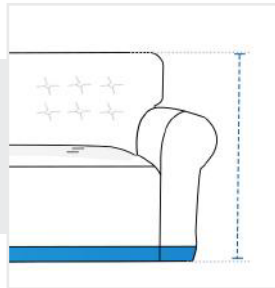

How to Measure 2-Seater-Sofa

Measurement Instruction

- ✓ Give exact measurement from edge to edge.
- ✓ We add 2.5 to 5 cm leeway on the given width/depth for easy pull-in and pull-out.
- ✓ The height dimensions will remain same as provided by you.

Measurement (cm)

1. Total Height	<input type="text"/>	2. Top Width	<input type="text"/>
3. Armrest Depth	<input type="text"/>	4. Armrest Width	<input type="text"/>
5. Armrest Height	<input type="text"/>	6. Armrest to Armrest Width	<input type="text"/>
7. Seating Area Width	<input type="text"/>	8. Seating Area Depth	<input type="text"/>
9. Height upto Armrest	<input type="text"/>	10. Height Upto Seating Area	<input type="text"/>
11. Bottom Width	<input type="text"/>		

1. Total Height:
Total Height of the 2-Seater-Sofa

2. Top Width:
Top Width of the 2-Seater-Sofa

3. Armrest Depth:
Armrest Depth of the 2-Seater-Sofa

4. Armrest Width:
Armrest Width of the 2-Seater-Sofa

5. Armrest Height:
Armrest Height of the 2-Seater-Sofa

6. Armrest to Armrest Width:
Armrest to Armrest Width of the 2-Seater-Sofa

7. Seating Area Width:

Seating Area Width of the 2-Seater-Sofa

8. Seating Area Depth:

Seating Area Depth of the 2-Seater-Sofa

9. Height upto Armrest: