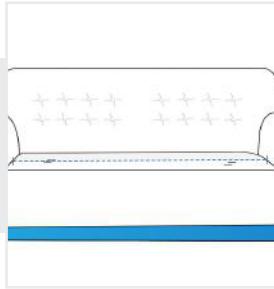

How to Measure 2-Seater-Sofa

Measurement Instruction

- ✓ Give exact measurement from edge to edge.
- ✓ We add 2.5 to 5 cm leeway on the given width/depth for easy pull-in and pull-out.
- ✓ The height dimensions will remain same as provided by you.

1. Total Height:
Total Height of the 2-Seater-Sofa

2. Top Width:
Top Width of the 2-Seater-Sofa

3. Armrest Depth:
Armrest Depth of the 2-Seater-Sofa

4. Armrest Width:
Armrest Width of the 2-Seater-Sofa

5. Armrest Height:
Armrest Height of the 2-Seater-Sofa

6. Armrest to Armrest Width:
Armrest to Armrest Width of the 2-Seater-Sofa

7. Seating Area Width:

Seating Area Width of the 2-Seater-Sofa

8. Seating Area Depth:

Seating Area Depth of the 2-Seater-Sofa

9. Height upto Armrest:

Height upto Armrest of the 2-Seater-Sofa

10. Height Upto Seating Area:

Height Upto Seating Area of the 2-Seater-Sofa

11. Bottom Width:

Bottom Width of the 2-Seater-Sofa