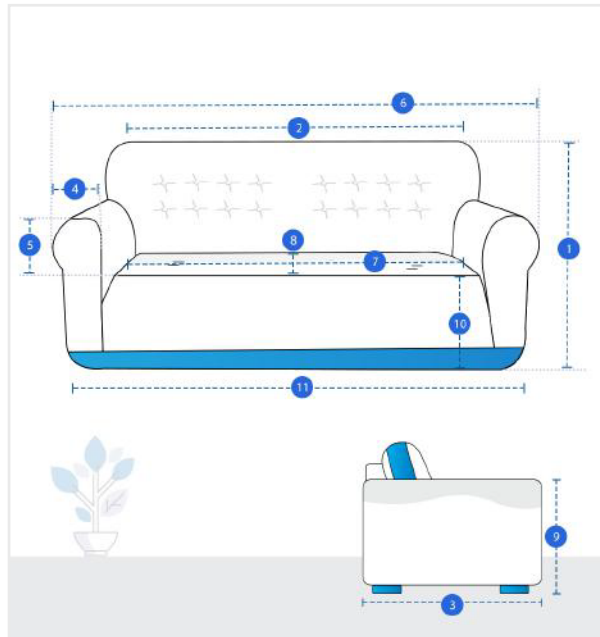

How to Measure 2-Seater-Sofa

Measurement Instruction

- ✓ Give exact measurement from edge to edge.
- ✓ We add 2.5 to 5 cm leeway on the given width/depth for easy pull-in and pull-out.
- ✓ The height dimensions will remain same as provided by you.

Measurement (cm)

1. Total Height	<input type="text"/>	2. Top Width	<input type="text"/>
3. Armrest Depth	<input type="text"/>	4. Armrest Width	<input type="text"/>
5. Armrest Height	<input type="text"/>	6. Armrest to Armrest Width	<input type="text"/>
7. Seating Area Width	<input type="text"/>	8. Seating Area Depth	<input type="text"/>
9. Height upto Armrest	<input type="text"/>	10. Height Upto Seating Area	<input type="text"/>
11. Bottom Width	<input type="text"/>		

1. Total Height:
Total Height of the 2-Seater-Sofa

2. Top Width:
Top Width of the 2-Seater-Sofa

3. Armrest Depth:
Armrest Depth of the 2-Seater-Sofa

4. Armrest Width:
Armrest Width of the 2-Seater-Sofa

5. Armrest Height:
Armrest Height of the 2-Seater-Sofa

6. Armrest to Armrest Width:
Armrest to Armrest Width of the 2-Seater-Sofa

7. Seating Area Width:

Seating Area Width of the 2-Seater-Sofa

8. Seating Area Depth:

Seating Area Depth of the 2-Seater-Sofa

9. Height upto Armrest: