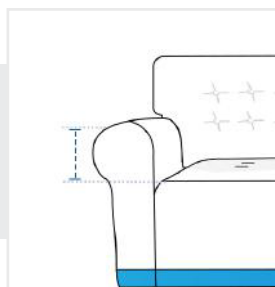

How to Measure 2-Seater-Sofa

Measurement Instruction

- ✓ Give exact measurement from edge to edge.
- ✓ We add 2.5 to 5 cm leeway on the given width/depth for easy pull-in and pull-out.
- ✓ The height dimensions will remain same as provided by you.

Measurement (cm)

1. Total Height	<input type="text"/>	2. Top Width	<input type="text"/>
3. Armrest Depth	<input type="text"/>	4. Armrest Width	<input type="text"/>
5. Armrest Height	<input type="text"/>	6. Armrest to Armrest Width	<input type="text"/>
7. Seating Area Width	<input type="text"/>	8. Seating Area Depth	<input type="text"/>
9. Height upto Armrest	<input type="text"/>	10. Height Upto Seating Area	<input type="text"/>
11. Bottom Width	<input type="text"/>		

1. Total Height:
Total Height of the 2-Seater-Sofa

2. Top Width:
Top Width of the 2-Seater-Sofa

3. Armrest Depth:
Armrest Depth of the 2-Seater-Sofa

4. Armrest Width:
Armrest Width of the 2-Seater-Sofa

5. Armrest Height:
Armrest Height of the 2-Seater-Sofa

6. Armrest to Armrest Width:
Armrest to Armrest Width of the 2-Seater-Sofa

7. Seating Area Width:

Seating Area Width of the 2-Seater-Sofa

8. Seating Area Depth:

Seating Area Depth of the 2-Seater-Sofa

9. Height upto Armrest: