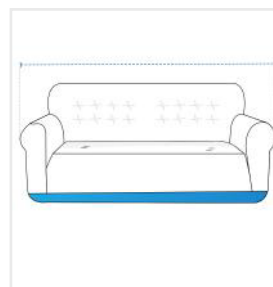

How to Measure 2-Seater-Sofa

Measurement Instruction

- ✓ Give exact measurement from edge to edge.
- ✓ We add 2.5 to 5 cm leeway on the given width/depth for easy pull-in and pull-out.
- ✓ The height dimensions will remain same as provided by you.

1. Total Height:
Total Height of the 2-Seater-Sofa

2. Top Width:
Top Width of the 2-Seater-Sofa

3. Armrest Depth:
Armrest Depth of the 2-Seater-Sofa

4. Armrest Width:
Armrest Width of the 2-Seater-Sofa

5. Armrest Height:
Armrest Height of the 2-Seater-Sofa

6. Armrest to Armrest Width:
Armrest to Armrest Width of the 2-Seater-Sofa

7. Seating Area Width:

Seating Area Width of the 2-Seater-Sofa

8. Seating Area Depth:

Seating Area Depth of the 2-Seater-Sofa

9. Height upto Armrest:

Height upto Armrest of the 2-Seater-Sofa

10. Height Upto Seating Area:

Height Upto Seating Area of the 2-Seater-Sofa

11. Bottom Width:

Bottom Width of the 2-Seater-Sofa