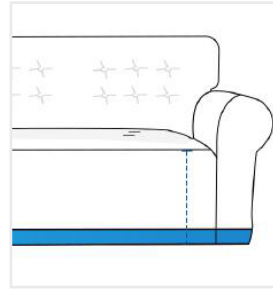

How to Measure 2-Seater-Sofa

Measurement Instruction

- ✓ Give exact measurement from edge to edge.
- ✓ We add 2.5 to 5 cm leeway on the given width/depth for easy pull-in and pull-out.
- ✓ The height dimensions will remain same as provided by you.

1. Total Height:
Total Height of the 2-Seater-Sofa

2. Top Width:
Top Width of the 2-Seater-Sofa

3. Armrest Depth:
Armrest Depth of the 2-Seater-Sofa

4. Armrest Width:
Armrest Width of the 2-Seater-Sofa

5. Armrest Height:
Armrest Height of the 2-Seater-Sofa

6. Armrest to Armrest Width:
Armrest to Armrest Width of the 2-Seater-Sofa

7. Seating Area Width:

Seating Area Width of the 2-Seater-Sofa

8. Seating Area Depth:

Seating Area Depth of the 2-Seater-Sofa

9. Height upto Armrest:

Height upto Armrest of the 2-Seater-Sofa

10. Height Upto Seating Area:

Height Upto Seating Area of the 2-Seater-Sofa

11. Bottom Width:

Bottom Width of the 2-Seater-Sofa