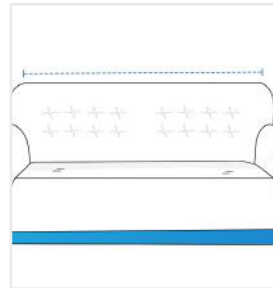

How to Measure 2-Seater-Sofa

Measurement Instruction

- ✓ Give exact measurement from edge to edge.
- ✓ We add 2.5 to 5 cm leeway on the given width/depth for easy pull-in and pull-out.
- ✓ The height dimensions will remain same as provided by you.

Measurement (cm)

1. Total Height	<input type="text"/>	2. Top Width	<input type="text"/>
3. Armrest Depth	<input type="text"/>	4. Armrest Width	<input type="text"/>
5. Armrest Height	<input type="text"/>	6. Armrest to Armrest Width	<input type="text"/>
7. Seating Area Width	<input type="text"/>	8. Seating Area Depth	<input type="text"/>
9. Height upto Armrest	<input type="text"/>	10. Height Upto Seating Area	<input type="text"/>
11. Bottom Width	<input type="text"/>		

1. Total Height:
Total Height of the 2-Seater-Sofa

2. Top Width:
Top Width of the 2-Seater-Sofa

3. Armrest Depth:
Armrest Depth of the 2-Seater-Sofa

4. Armrest Width:
Armrest Width of the 2-Seater-Sofa

5. Armrest Height:
Armrest Height of the 2-Seater-Sofa

6. Armrest to Armrest Width:
Armrest to Armrest Width of the 2-Seater-Sofa

7. Seating Area Width:

Seating Area Width of the 2-Seater-Sofa

8. Seating Area Depth:

Seating Area Depth of the 2-Seater-Sofa

9. Height upto Armrest: