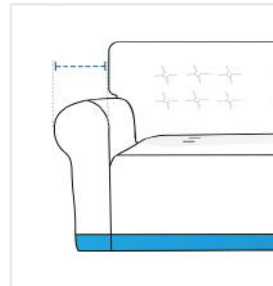

How to Measure 2-Seater-Sofa

Measurement Instruction

- ✓ Give exact measurement from edge to edge.
- ✓ We add 2.5 to 5 cm leeway on the given width/depth for easy pull-in and pull-out.
- ✓ The height dimensions will remain same as provided by you.

Measurement (cm)

1. Total Height	<input type="text"/>	2. Top Width	<input type="text"/>
3. Armrest Depth	<input type="text"/>	4. Armrest Width	<input type="text"/>
5. Armrest Height	<input type="text"/>	6. Armrest to Armrest Width	<input type="text"/>
7. Seating Area Width	<input type="text"/>	8. Seating Area Depth	<input type="text"/>
9. Height upto Armrest	<input type="text"/>	10. Height Upto Seating Area	<input type="text"/>
11. Bottom Width	<input type="text"/>		

1. Total Height:
Total Height of the 2-Seater-Sofa

2. Top Width:
Top Width of the 2-Seater-Sofa

3. Armrest Depth:
Armrest Depth of the 2-Seater-Sofa

4. Armrest Width:
Armrest Width of the 2-Seater-Sofa

5. Armrest Height:
Armrest Height of the 2-Seater-Sofa

6. Armrest to Armrest Width:
Armrest to Armrest Width of the 2-Seater-Sofa

7. Seating Area Width:

Seating Area Width of the 2-Seater-Sofa

8. Seating Area Depth:

Seating Area Depth of the 2-Seater-Sofa

9. Height upto Armrest: