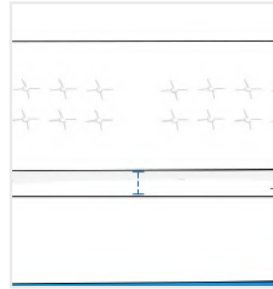

1. Total Height:
Total Height of the 2-Seater-Sofa

2. Top Width:
Top Width of the 2-Seater-Sofa

3. Armrest Depth:
Armrest Depth of the 2-Seater-Sofa

4. Armrest Width:
Armrest Width of the 2-Seater-Sofa

5. Armrest Height:
Armrest Height of the 2-Seater-Sofa

6. Armrest to Armrest Width:
Armrest to Armrest Width of the 2-Seater-Sofa

7. Seating Area Width:

Seating Area Width of the 2-Seater-Sofa

8. Seating Area Depth:

Seating Area Depth of the 2-Seater-Sofa

9. Height upto Armrest:

Height upto Armrest of the 2-Seater-Sofa

10. Height Upto Seating Area:

Height Upto Seating Area of the 2-Seater-Sofa

11. Bottom Width:

Bottom Width of the 2-Seater-Sofa