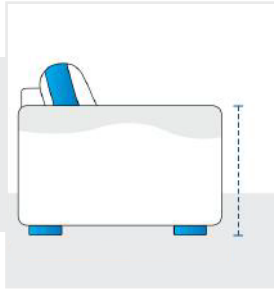

6. Armrest to Armrest Width:
Armrest to Armrest Width of the 2-Seater-Sofa

7. Seating Area Width:

Seating Area Width of the 2-Seater-Sofa

8. Seating Area Depth:

Seating Area Depth of the 2-Seater-Sofa

9. Height upto Armrest:

Height upto Armrest of the 2-Seater-Sofa

10. Height Upto Seating Area:

Height Upto Seating Area of the 2-Seater-Sofa

11. Bottom Width:

Bottom Width of the 2-Seater-Sofa