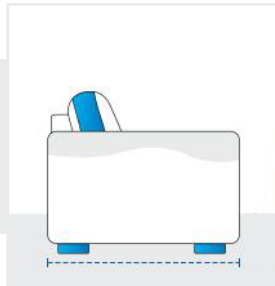

How to Measure 2-Seater-Sofa

Measurement Instruction

- ✓ Give exact measurement from edge to edge.
- ✓ We add 2.5 to 5 cm leeway on the given width/depth for easy pull-in and pull-out.
- ✓ The height dimensions will remain same as provided by you.

Measurement (cm)

1. Total Height	<input type="text"/>	2. Top Width	<input type="text"/>
3. Armrest Depth	<input type="text"/>	4. Armrest Width	<input type="text"/>
5. Armrest Height	<input type="text"/>	6. Armrest to Armrest Width	<input type="text"/>
7. Seating Area Width	<input type="text"/>	8. Seating Area Depth	<input type="text"/>
9. Height upto Armrest	<input type="text"/>	10. Height Upto Seating Area	<input type="text"/>
11. Bottom Width	<input type="text"/>		

1. Total Height:
Total Height of the 2-Seater-Sofa

2. Top Width:
Top Width of the 2-Seater-Sofa

3. Armrest Depth:
Armrest Depth of the 2-Seater-Sofa

4. Armrest Width:
Armrest Width of the 2-Seater-Sofa

5. Armrest Height:
Armrest Height of the 2-Seater-Sofa