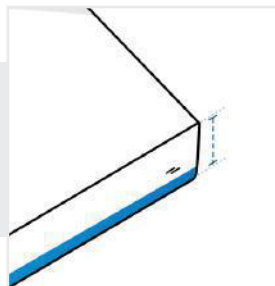

## Measurement Instruction

- ✓ Give exact measurement from edge to edge.
- ✓ We add 0 to -2.5 cm size variance on the given width/depth for perfect fit.
- ✓ The height dimensions will remain same as provided by you.

### Measurement (cm)

1. Length

2. Width

3. Thickness

**1. Length:**  
Length of the  
Chair Seat Cushion

**2. Width:**  
Width of the  
Chair Seat Cushion

**3. Thickness:**  
Thickness of the  
Chair Seat Cushion