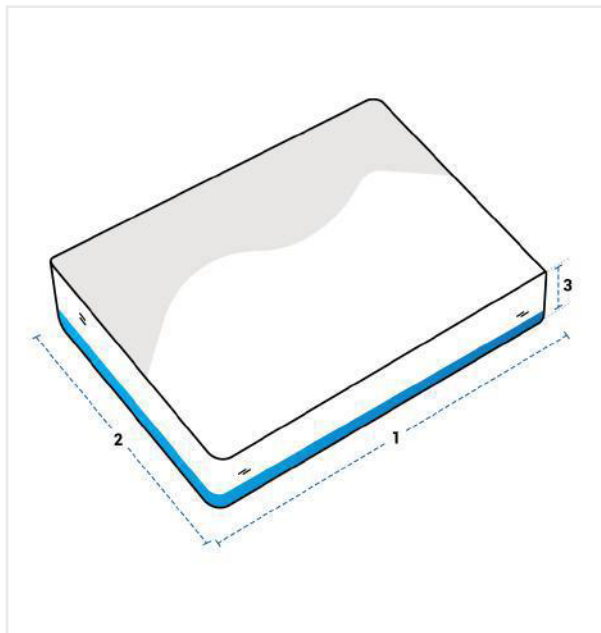

# How to Measure Chair Seat Cushion Cover

## Measurement Instruction

- ✓ Give exact measurement from edge to edge.
- ✓ We add 0 to -2.5 cm size variance on the given width/depth for perfect fit.
- ✓ The height dimensions will remain same as provided by you.

### Measurement (cm)

1. Length

2. Width

3. Thickness

**1. Length:**  
Length of the  
Chair Seat Cushion

**2. Width:**  
Width of the  
Chair Seat Cushion

**3. Thickness:**  
Thickness of the  
Chair Seat Cushion