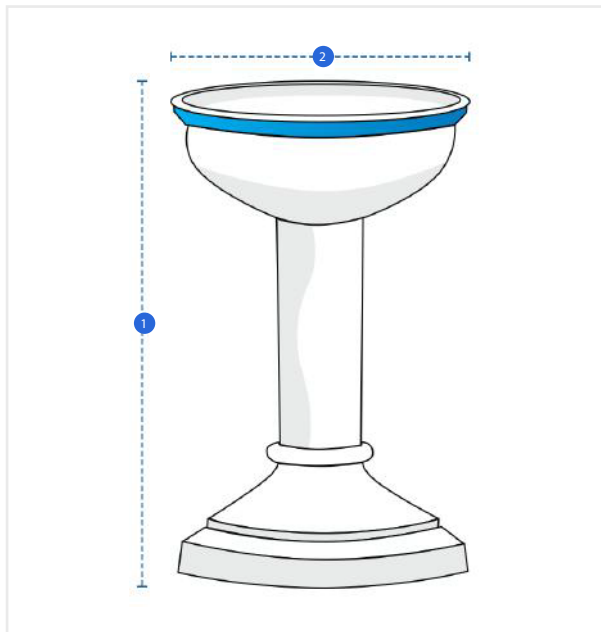

How to Measure Bird Bath Covers

Measurement Instruction

- ✓ Give exact measurement from edge to edge.
- ✓ We add 2.5 to 5 cm leeway on the given width/depth for easy pull-in and pull-out.
- ✓ The height dimensions will remain same as provided by you.

Measurement (cm)

1. Height

2. Diameter

1. Height:
Height of the Bird Bath

2. Diameter:
Diameter of the Bird Bath

We encourage you to upload the image of the article you need the cover for - this helps our team ensure covers are designed keeping your requirements in mind.