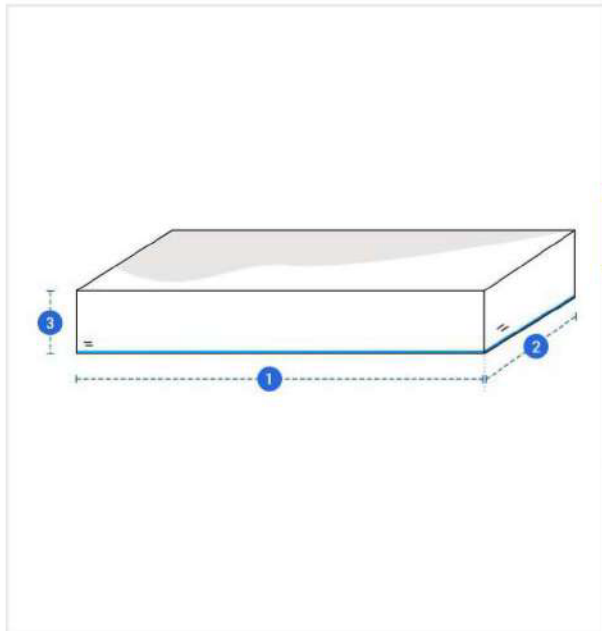

How to Measure Animal Print Cushion Cover

Measurement Instruction

- ✓ Give exact measurement from edge to edge.
- ✓ We add 0 to -2.5 cm size variance on the given width/depth for perfect fit.
- ✓ The height dimensions will remain same as provided by you.

Measurement (cm)

1. Length

2. Width

3. Thickness

1. Length:

Length of the Rectangle Cushion

2. Width:

Width of the Rectangle Cushion