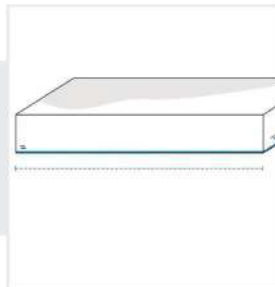

How to Measure Animal Print Cushion Cover

Measurement Instruction

- ✓ Give exact measurement from edge to edge.
- ✓ We add 0 to -2.5 cm size variance on the given width/depth for perfect fit.
- ✓ The height dimensions will remain same as provided by you.

Measurement (cm)

1. Length

2. Width

3. Thickness

1. Length:

Length of the Rectangle Cushion

2. Width:

Width of the Rectangle Cushion

3. Thickness:

Thickness of the Rectangle Cushion

We encourage you to upload the image of the article you need the cover for - this helps our team ensure covers are designed keeping your requirements in mind.