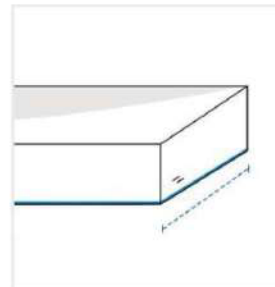

How to Measure Animal Print Cushion Cover

Measurement Instruction

- ✓ Give exact measurement from edge to edge.
- ✓ We add 0 to -2.5 cm size variance on the given width/depth for perfect fit.
- ✓ The height dimensions will remain same as provided by you.

Measurement (cm)

1. Length

2. Width

3. Thickness

1. Length:

Length of the Rectangle Cushion

2. Width:

Width of the Rectangle Cushion

3. Thickness:

Thickness of the Rectangle Cushion

We encourage you to upload the image of the article you need the cover for - this helps our team ensure covers are designed keeping your requirements in mind.