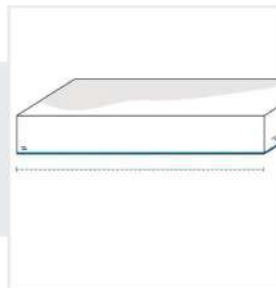

How to Measure Abstract Cushion Cover

Measurement Instruction

- ✓ Give exact measurement from edge to edge.
- ✓ We add 0 to -2.5 cm size variance on the given width/depth for perfect fit.
- ✓ The height dimensions will remain same as provided by you.

Measurement (cm)

1. Length

2. Width

3. Thickness

1. Length:

Length of the Rectangle Cushion

2. Width:

Width of the Rectangle Cushion

3. Thickness:

Thickness of the Rectangle Cushion

We encourage you to upload the image of the article you need the cover for - this helps our team ensure covers are designed keeping your requirements in mind.