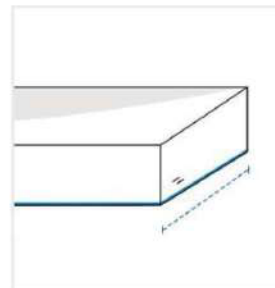

How to Measure Abstract Cushion Cover

Measurement Instruction

- ✓ Give exact measurement from edge to edge.
- ✓ We add 0 to -2.5 cm size variance on the given width/depth for perfect fit.
- ✓ The height dimensions will remain same as provided by you.

Measurement (cm)

1. Length

2. Width

3. Thickness

1. Length:

Length of the Rectangle Cushion

2. Width:

Width of the Rectangle Cushion

3. Thickness:

Thickness of the Rectangle Cushion

We encourage you to upload the image of the article you need the cover for - this helps our team ensure covers are designed keeping your requirements in mind.