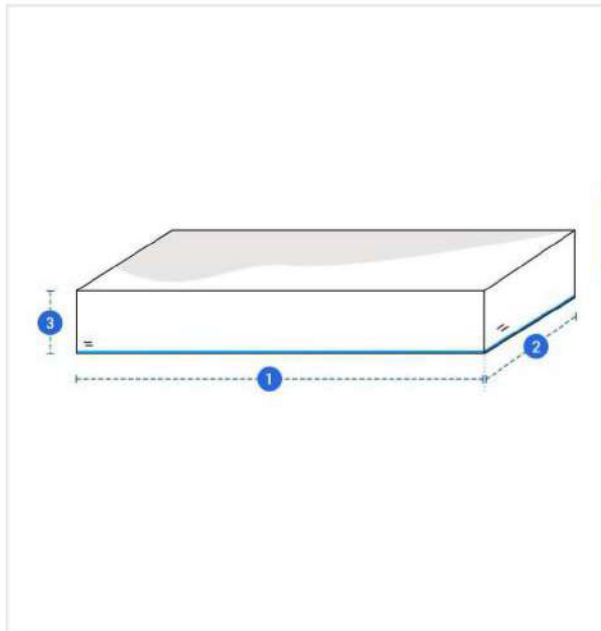

How to Measure Abstract Cushion Cover

Measurement Instruction

- ✓ Give exact measurement from edge to edge.
- ✓ We add 0 to -2.5 cm size variance on the given width/depth for perfect fit.
- ✓ The height dimensions will remain same as provided by you.

Measurement (cm)

1. Length

2. Width

3. Thickness

1. Length:

Length of the Rectangle Cushion

2. Width:

Width of the Rectangle Cushion